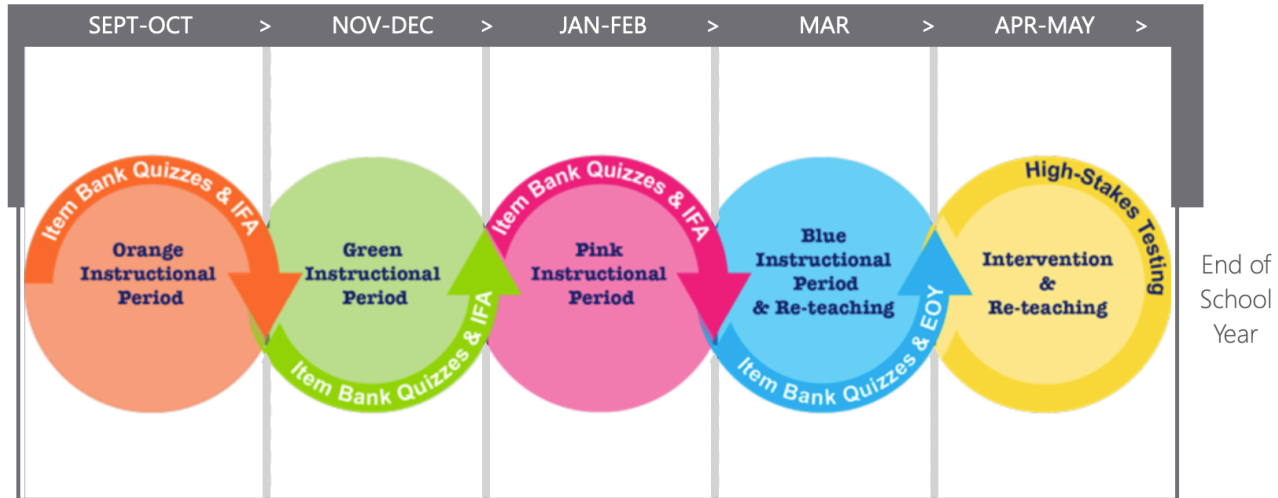

AssessCloud™ provides a complete assessment pathway

IFA: Interim Formative Assessments
EOY: Comprehensive & End-of-Year Assessments